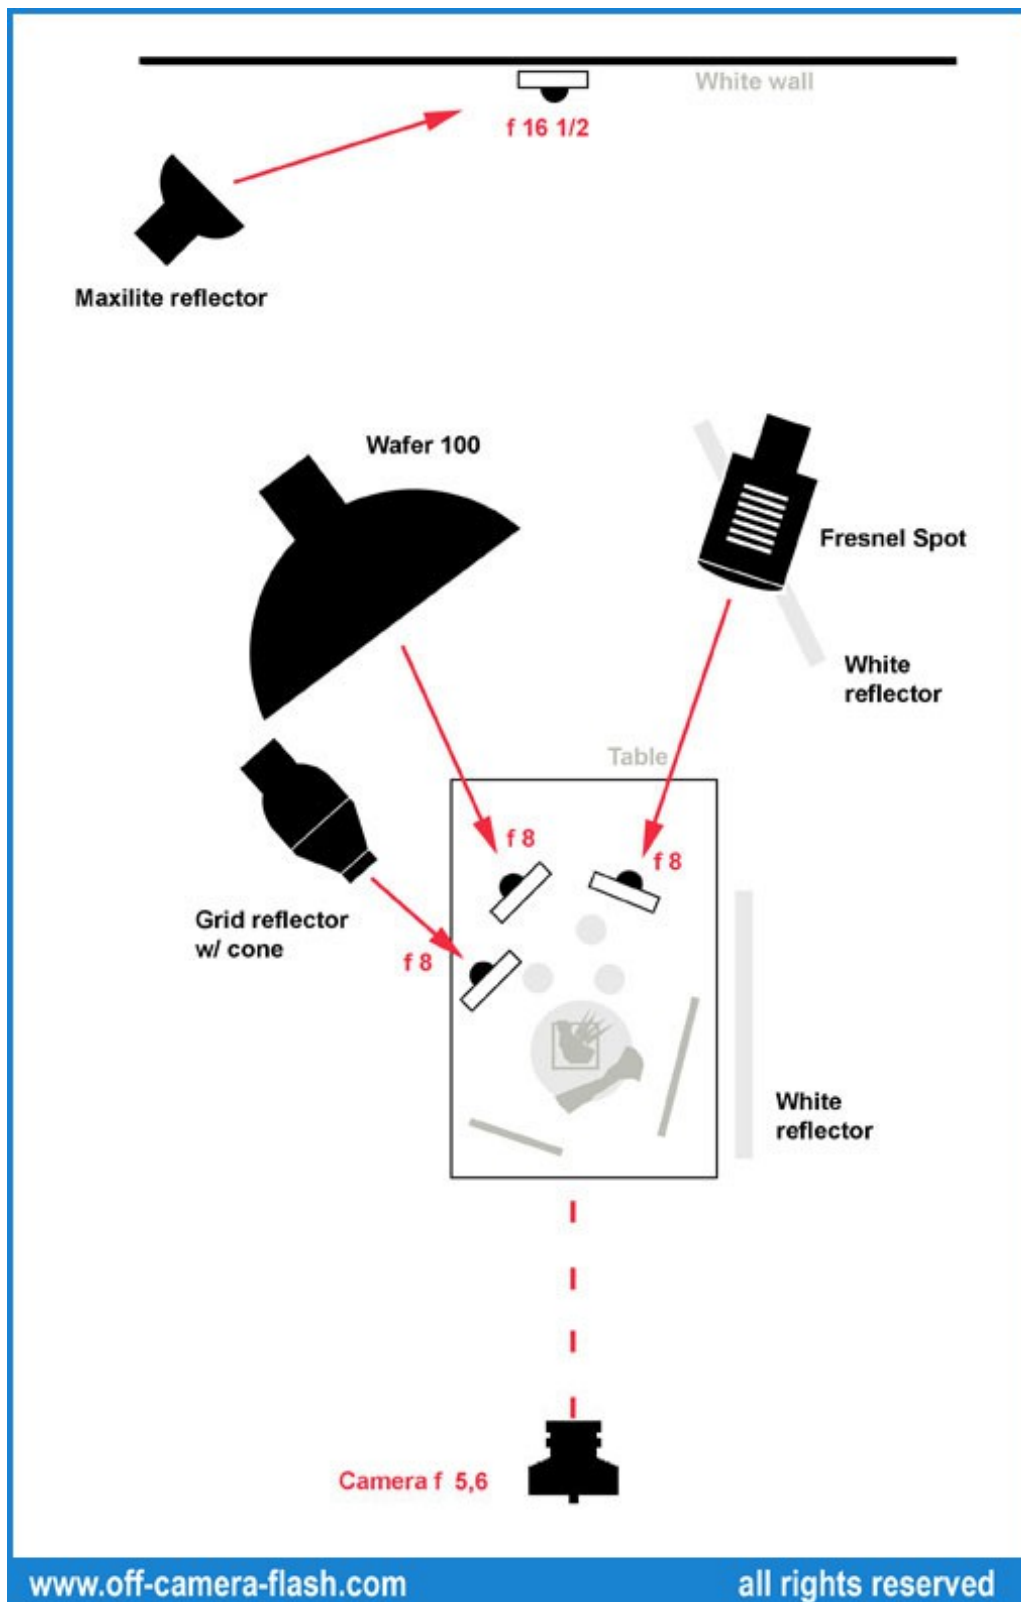

Lighting diagram

All rights reserved. © [Isarrualde Photography](http://www.off-camera-flash.com)
It is forbidden the use partial or global of this website unless authors written permission.

<http://off-camera-flash.com/english/2012/10/bream-with-tradition>